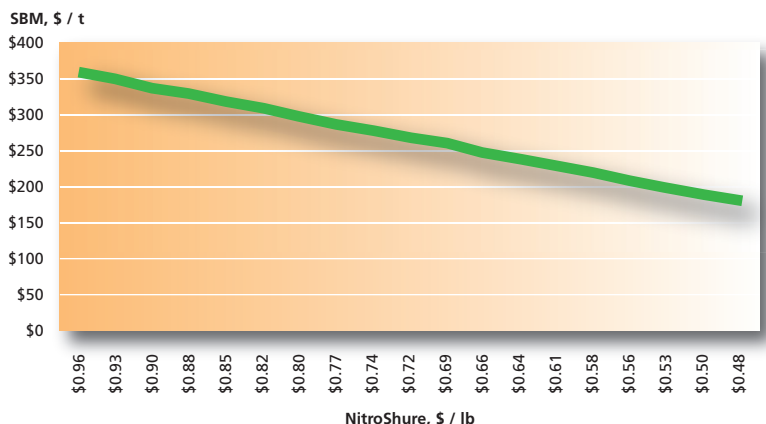

NitroShure® UREA

A chance to save money in today's rations

- NitroShure is a proven source of RDP for dairy nutrition
- It is often the least-cost source of RDP in the ration and, therefore, can save money by reducing feed costs per head per day

Product	SBM	Canola	NitroShure®
% protein	48%	30%	255%
$ / ton, feed mill	$310	$209	
$ / unit of protein	$0.323	$0.348	<$0.30

- In addition, 1/3 lb of NitroShure displaces 2 lb of SBM, creating space to feed more forage or byproduct feeds. This can significantly reduce purchased feed costs.

Results are a given

- University research trials show that NitroShure urea can stimulate microbial protein production and milk yield when used as part of a well balanced ration
- These results show that rations with NitroShure plus urea and SBM work better than urea and SBM alone.

Bottom line

Use NitroShure to:

- Lower your cost of RDP
- Lower your purchased feed costs
- Create rations that perform

To evaluate whether NitroShure can save you money over SBM, check your local NitroShure price vs. the following graphs. Further savings in purchased feed costs can be achieved by replacing SBM with a combination of forage and NitroShure, as the example on the back of this flyer depicts.

Comparable NitroShure price based upon its protein content, at different SBM prices